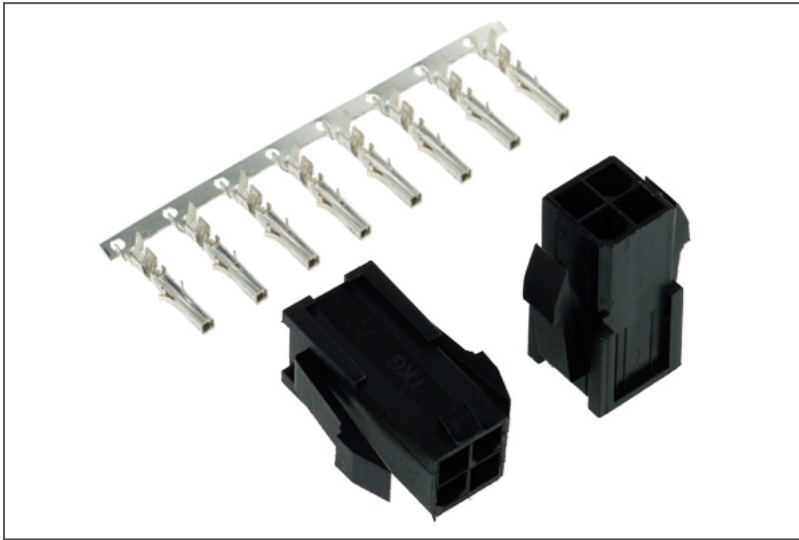

## Phobya ATX Power Connector 4Pin female incl. 4 Pins - 2 pcs black

Color:	black
Compatibility:	ATX Power Connector 4Pin
Function:	Socket
Hardware:	ATX
Manufacturer:	Phobya